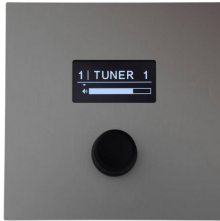

ARVIGOmoto – IBEX, Biamp, Bose, BSS, Pharos, QSC, Shure and Symetrix.

ARVIGOnano – Biamp, Bose, BSS, QSC, Symetrix and Xilica.

| | |
|--|---|
| ARVIGOnano-3 £819.00 | 8 Fader, 4 Function Buttons, UDP/IP, PoE, for Symetrix DSP products. |
| ARVIGOnano-3-R8 £799.00 | 8 Fader, 4 Function Buttons, Ethernet, PoE, 19" rack mount (3U), for Symetrix. |
| ARVIGOnano-3-R12 £1,149.00 | 12 Fader, 4 Function Buttons, Ethernet, PoE, 19" rack mount (3U), for Symetrix. |
| ARVIGOnano-3-R16 £1,299.00 | 16 Fader, 4 Function Buttons, Ethernet, PoE, 19" rack mount (3U), for Symetrix. |
| ARVIGOnano-3-R20 £1,499.00 | 20 Fader, 4 Function Buttons, Ethernet, PoE, 19" rack mount (3U), for Symetrix. |
| ARVIGOnano-3-WM-A £879.00 | 8 Fader, 4 Function Buttons, UDP/IP, PoE, Wall Mount Size A, for Symetrix. |
| ARVIGOmoto-2 £1,849.00 | 8 Motorised Fader, 4 Function Buttons, UDP/IP, PoE, table top, for Symetrix DSP products. |
| ARVIGOmoto-2-R8 £1,749.00 | 8 Motorised Fader, 4 Function Buttons, UDP/IP, PoE, 19" rack mount (3U), for Symetrix. |
| ARVIGOmoto-2-WM-A £1,799.00 | 8 Motorised Fader, 4 Function Buttons, UDP/IP, PoE, Wall Mount Size A, for Symetrix. |
| ARVIGOnano/moto-L £265.00 | Individual fader and button labeling ARVIGO tabletop. |
| ARVIGOnano/moto-R8-L £245.00 | Individual fader and button labeling ARVIGO R 19". |
| ARVIGOnano/moto-WM-A-L £209.00 | Individual fader and button labeling ARVIGO WM-A. |

INTEGRATOR PRICE LIST - OCTOBER 2022

SOME0 Wall Panels

WM Touch

The SOME0 volume / source selector panels are single-gang wall controllers, that integrate seamlessly with a whole host of popular DSP brands.

Each of the SOME0 panels are extremely easy to operate with one rotatable encoders for source selection / volume control, in addition to a small white OLED display. Up to 8 sources can be set per panel, allowing for comprehensive control from a simple controller.