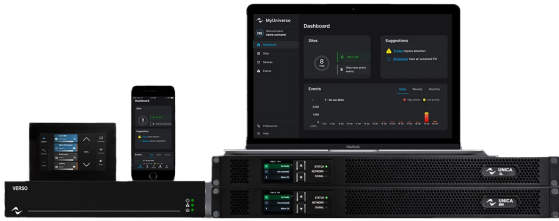

INTEGRATOR PRICE LIST - MARCH 2024

Verso Gateway

Verso

Verso is a compact half RU device that serves as the pivotal link between Powersoft amplifiers and MyUniverso Cloud platform. This solution seamlessly integrates with the complete Powersoft portfolio, spanning Unica, Quattrocanali, Duecanali, Mezzo, T Series, X Series, and WMT. Precision-designed, Verso's form factor features RGB LED indicators on the front panel, providing immediate visual feedback. The dual-isolated networking architecture enhances security, with LAN and Cloud access separated for optimal protection. Beyond connectivity, Verso ensures reliability by offering secure data storage during internet outages. With centralized remote firmware updates and the added convenience of Easy Swap, Verso guarantees a worry-free experience for maintaining and optimizing your Powersoft amplifiers, making it the essential gateway to unlocking the full potential of MyUniverso.

Verso Gateway

£549.00

Gateway between Powersoft amplifiers and MyUniverso Cloud platform.