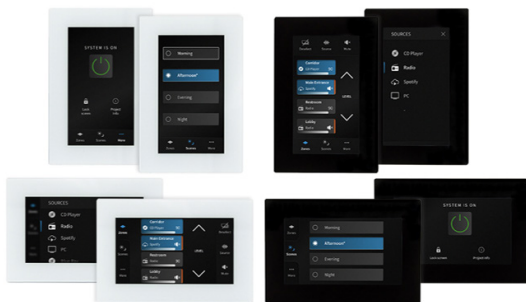

INTEGRATOR PRICE LIST - MARCH 2024

Remote Controls

WMP Series - Analogue controllers

The WMP are a series of solutions aimed at remotely controlling key system functionalities, such as level control, source selection, and scene selection.

£74.00

Square level controller that can be configured to adjust the level of an amplifier output, as well as of single or multiple zones. White

WMPLev-B

£74.00

Same as the WMPLev-W but in Black.

WMPSel-W

£74.00

Square source selectors that allow users to pick the source for a particular zone. The same controller can be used as Scene selector, which allows the user to choose from different system configurations with the turn of a knob. White.

WMPSel-B

£74.00

Same as WMPSel-W but in Black.

WM Touch - Touchscreen

The WM Touch is a wall-mounted touch screen solution aimed at remotely controlling audio system functionalities, such as zone level and source selection, system scenes recall and system on/off.